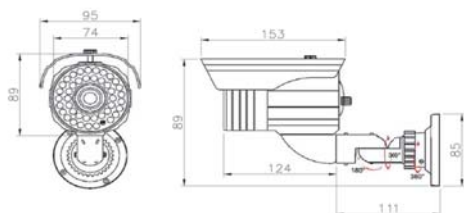

## FEATURES

*Auto Focus, Focus-Free  
No Screw-Driver Needed*

- 1/3" Sony High Image CCD
- Dual Glasses to Avoid IR Reflection
- Day/Night: Built-in 42PCS IR LED
- 40M IR Distance
- Weatherproof IP 66
- 4-9mm Electronic Varifocal Zoom Lens
- External Zoom-In/Out Press Button
- Electronic Focal-Adjustment via Cable and RS-485 for Easy Installation
- Cable-Hidden Bracket with Multi-Angle View
- Smart IR to Avoid Over Brightness on Close Range Objects

## SPECIFICATION

MODEL	EZ-Y22409IREF	EZ-Y22409IRH	EZ-Y22409IR
Image Sensor	1/3" Sony EXview HAD CCD II	1/3" Sony High Image CCD	1/3" Sony High Image CCD
Total Number of Pixels	NTSC: 976(H) X 494(V) PAL: 976(H) X 582(V)	NTSC: 811(H) X 508(V) PAL: 795(H) X 596(V)	NTSC: 512(H) X 492(V) PAL: 500(H) X 582(V)
Resolution	700 TV Lines	650TV Lines	420 TV Lines
Lens	4-9mm Electronic Varifocal Zoom lens, Focus-Free		
BNC Video Output	1.0 Vp-p. 75 ohm		
Gamma	0.45		
S/N Ratio	>48dB		
Min. Illumination	0.01LUX/F1.2(0 LUX IR On)	0.4LUX/F1.4(0 LUX IR On)	0.4LUX/F1.4(0 LUX IR On)
Sync. Mode	Internal Sync.		
Scanning System	2:1 Interlace		
Shutter Control	NTSC:1/60~1/100,000sec PAL:1/50~1/100,000sec		
Shutter Speed	Auto		
Back Light Compensation	Auto		
Gain Control	Auto		
White Balance	Auto		
Day/Night	Built-in 42PCS IR LED		
IR Distance	40 Meters		
Power	12V DC		
Dimension	74mm(Ø) X 124mm(L)		
Weight	0.9 kg		

## DIMENSION

Unit : mm